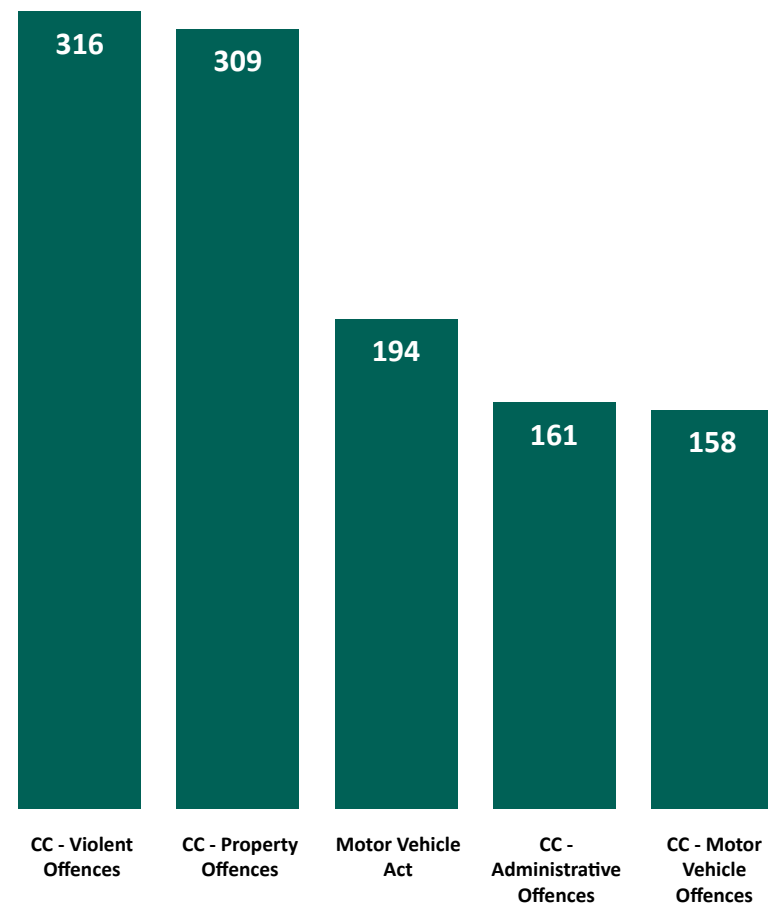

Provincial Court Dashboard - Bathurst Courthouse - 2nd Quarter of 2023

Area of Coverage

Charges Resolved - Top 5 Offence Type

Age of Resolved Charges

Outcome of Charges Resolved

PC Courtroom Allocations

Courthouse	Active Courtrooms	Total Courtrooms
Bathurst	2	2

Unresolved Charges - Top 5 Offence Type

Age of Unresolved Charges

Quarter's Case Load Performance

Starting Balance	1246
+ Charges Laid	601
- Charges Resolved	411
= Ending Balance	1436
Difference	190
Growing Backlog of Charges	

Court Delays - # of Weeks