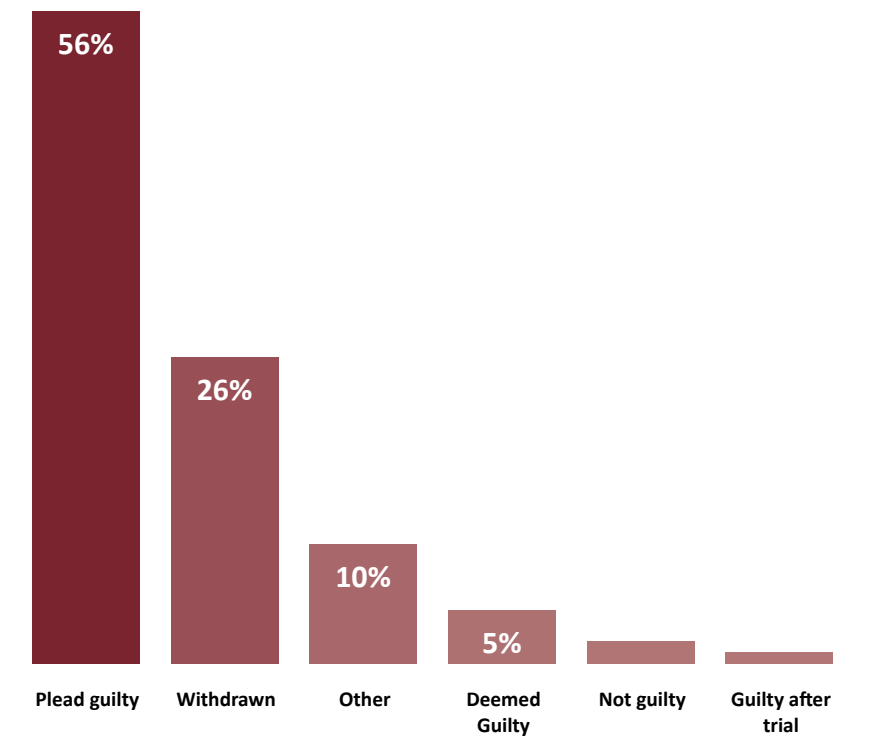

Provincial Court Dashboard - Bathurst Courthouse - 2nd Quarter of 2023

Area of Coverage

Charges Resolved - Top 5 Offence Type

Age of Resolved Charges

Outcome of Charges Resolved

PC Courtroom Allocations

Courthouse	Active Courtrooms	Total Courtrooms
Bathurst	2	2

Unresolved Charges - Top 5 Offence Type

Age of Unresolved Charges

Quarter's Case Load Performance

Starting Balance	1246
+ Charges Laid	601
- Charges Resolved	411
= Ending Balance	1436
Difference	190
Growing Backlog of Charges	