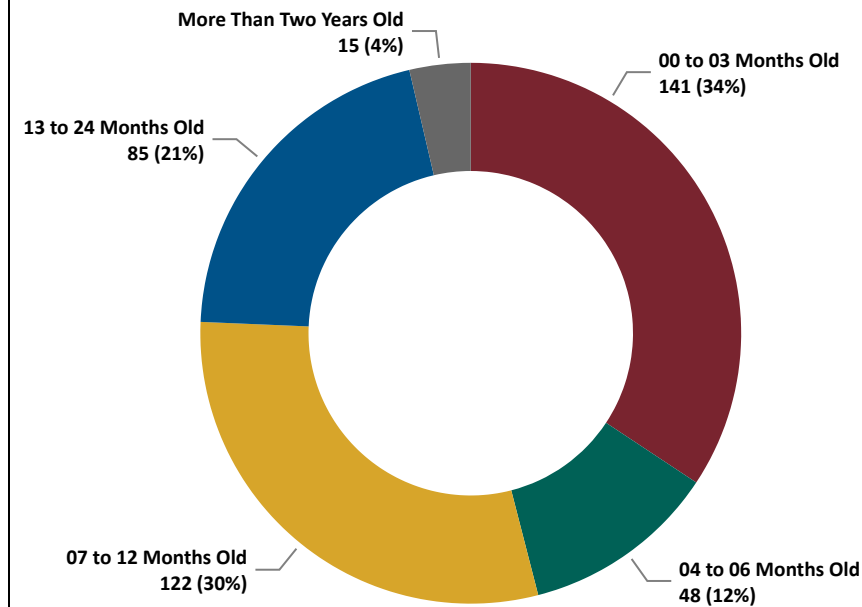

Provincial Court Dashboard - Bathurst Courthouse - 2nd Quarter of 2023

Area of Coverage

Charges Resolved - Top 5 Offence Type

Age of Resolved Charges

Outcome of Charges Resolved

PC Courtroom Allocations

Courthouse	Active Courtrooms	Total Courtrooms
Bathurst	2	2

Unresolved Charges - Top 5 Offence Type

Age of Unresolved Charges

Quarter's Case Load Performance

Starting Balance	1246
+ Charges Laid	601
- Charges Resolved	411
= Ending Balance	1436
Difference	190
Growing Backlog of Charges	

Court Delays - # of Weeks