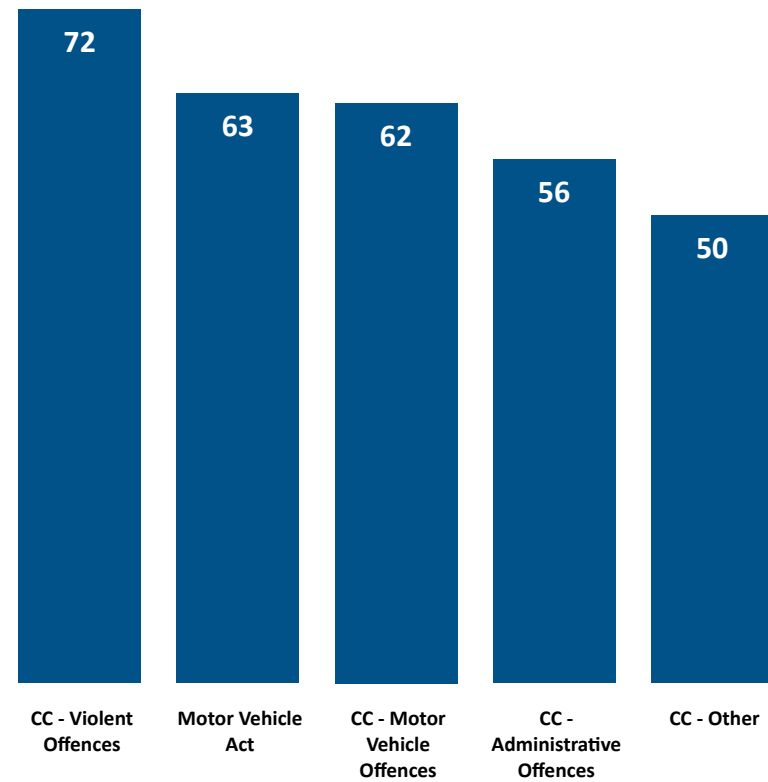

Provincial Court Dashboard - Bathurst Courthouse - 2nd Quarter of 2023

Area of Coverage

Charges Resolved - Top 5 Offence Type

Age of Resolved Charges

Outcome of Charges Resolved

PC Courtroom Allocations

Courthouse	Active Courtrooms	Total Courtrooms
Bathurst	2	2

Unresolved Charges - Top 5 Offence Type

Age of Unresolved Charges

Quarter's Case Load Performance

Starting Balance	1246
+ Charges Laid	601
- Charges Resolved	411
= Ending Balance	1436
Difference	190
Growing Backlog of Charges	

Court Delays - # of Weeks