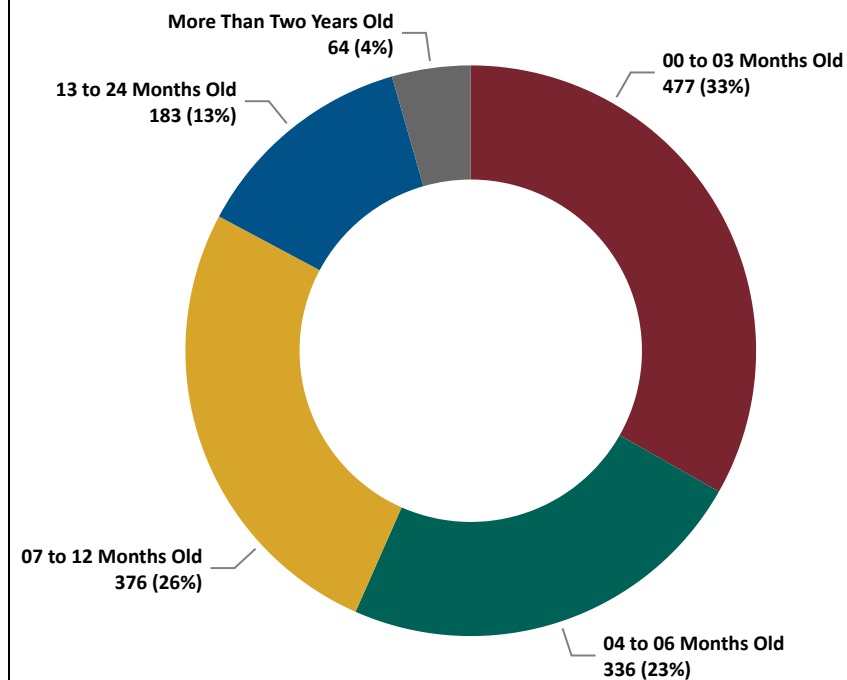

Provincial Court Dashboard - Bathurst Courthouse - 2nd Quarter of 2023

Area of Coverage

Charges Resolved - Top 5 Offence Type

Age of Resolved Charges

Outcome of Charges Resolved

PC Courtroom Allocations

Courthouse	Active Courtrooms	Total Courtrooms
Bathurst	2	2

Unresolved Charges - Top 5 Offence Type

Age of Unresolved Charges

Quarter's Case Load Performance

Starting Balance	1246
+ Charges Laid	601
- Charges Resolved	411
= Ending Balance	1436
Difference	190
Growing Backlog of Charges	

Court Delays - # of Weeks