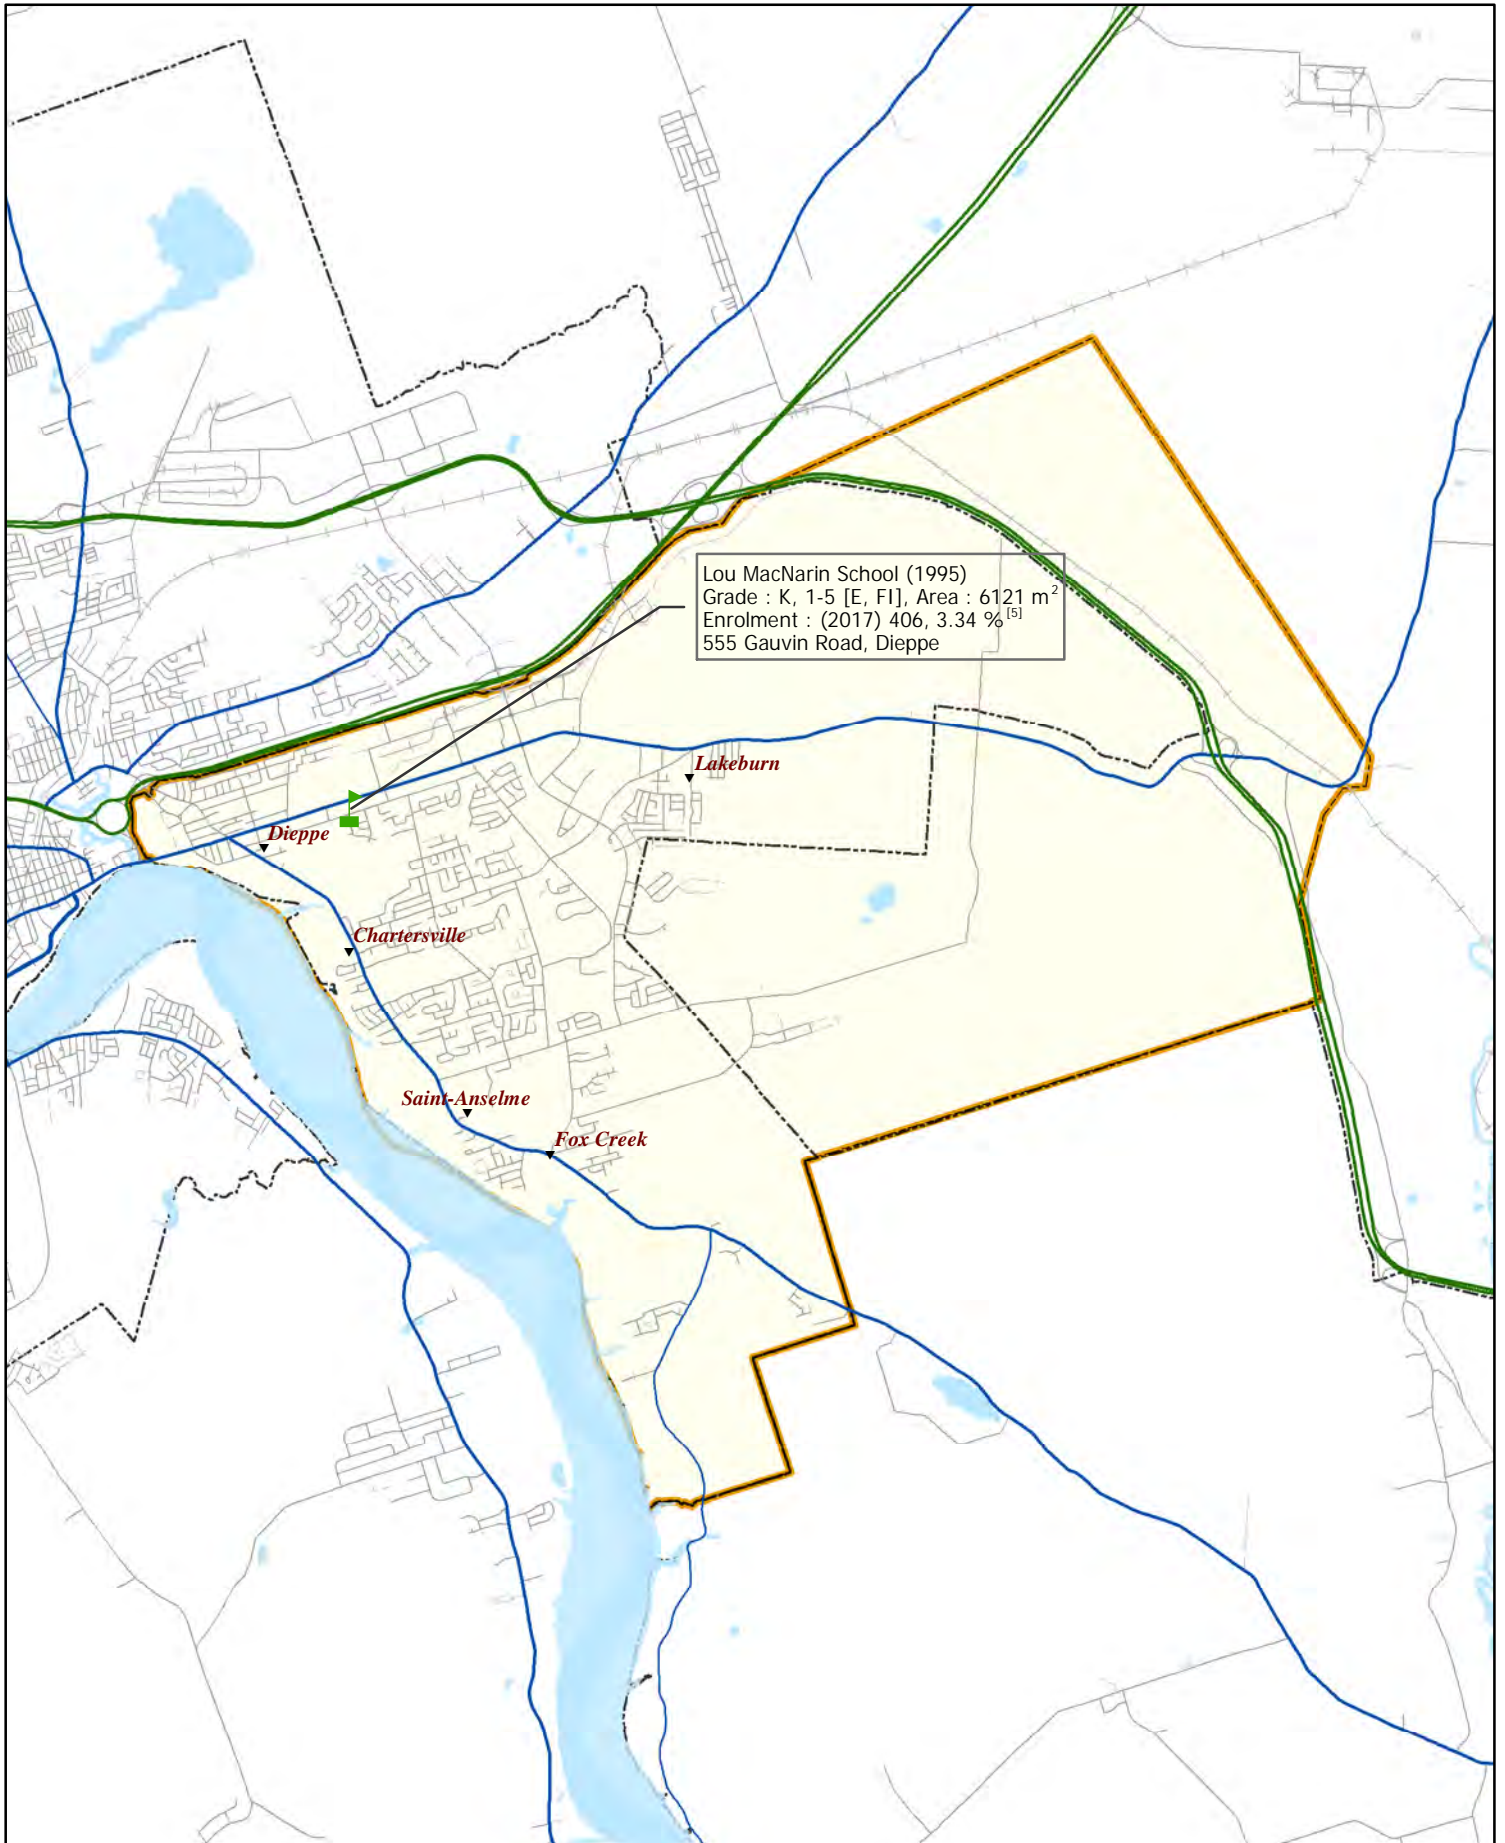

Anglophone East - Subdistrict 3

Lou MacNarin School (1995)
Grade : K, 1-5 [E, F1], Area : 6121 m²
Enrolment : (2017) 406, 3.34 %^[5]
555 Gauvin Road, Dieppe

Lakeburn

Dieppe

Chartersville

Saint-Anselme

Fox Creek

Legend

- School
- Subdistrict
- School District
- Office Site