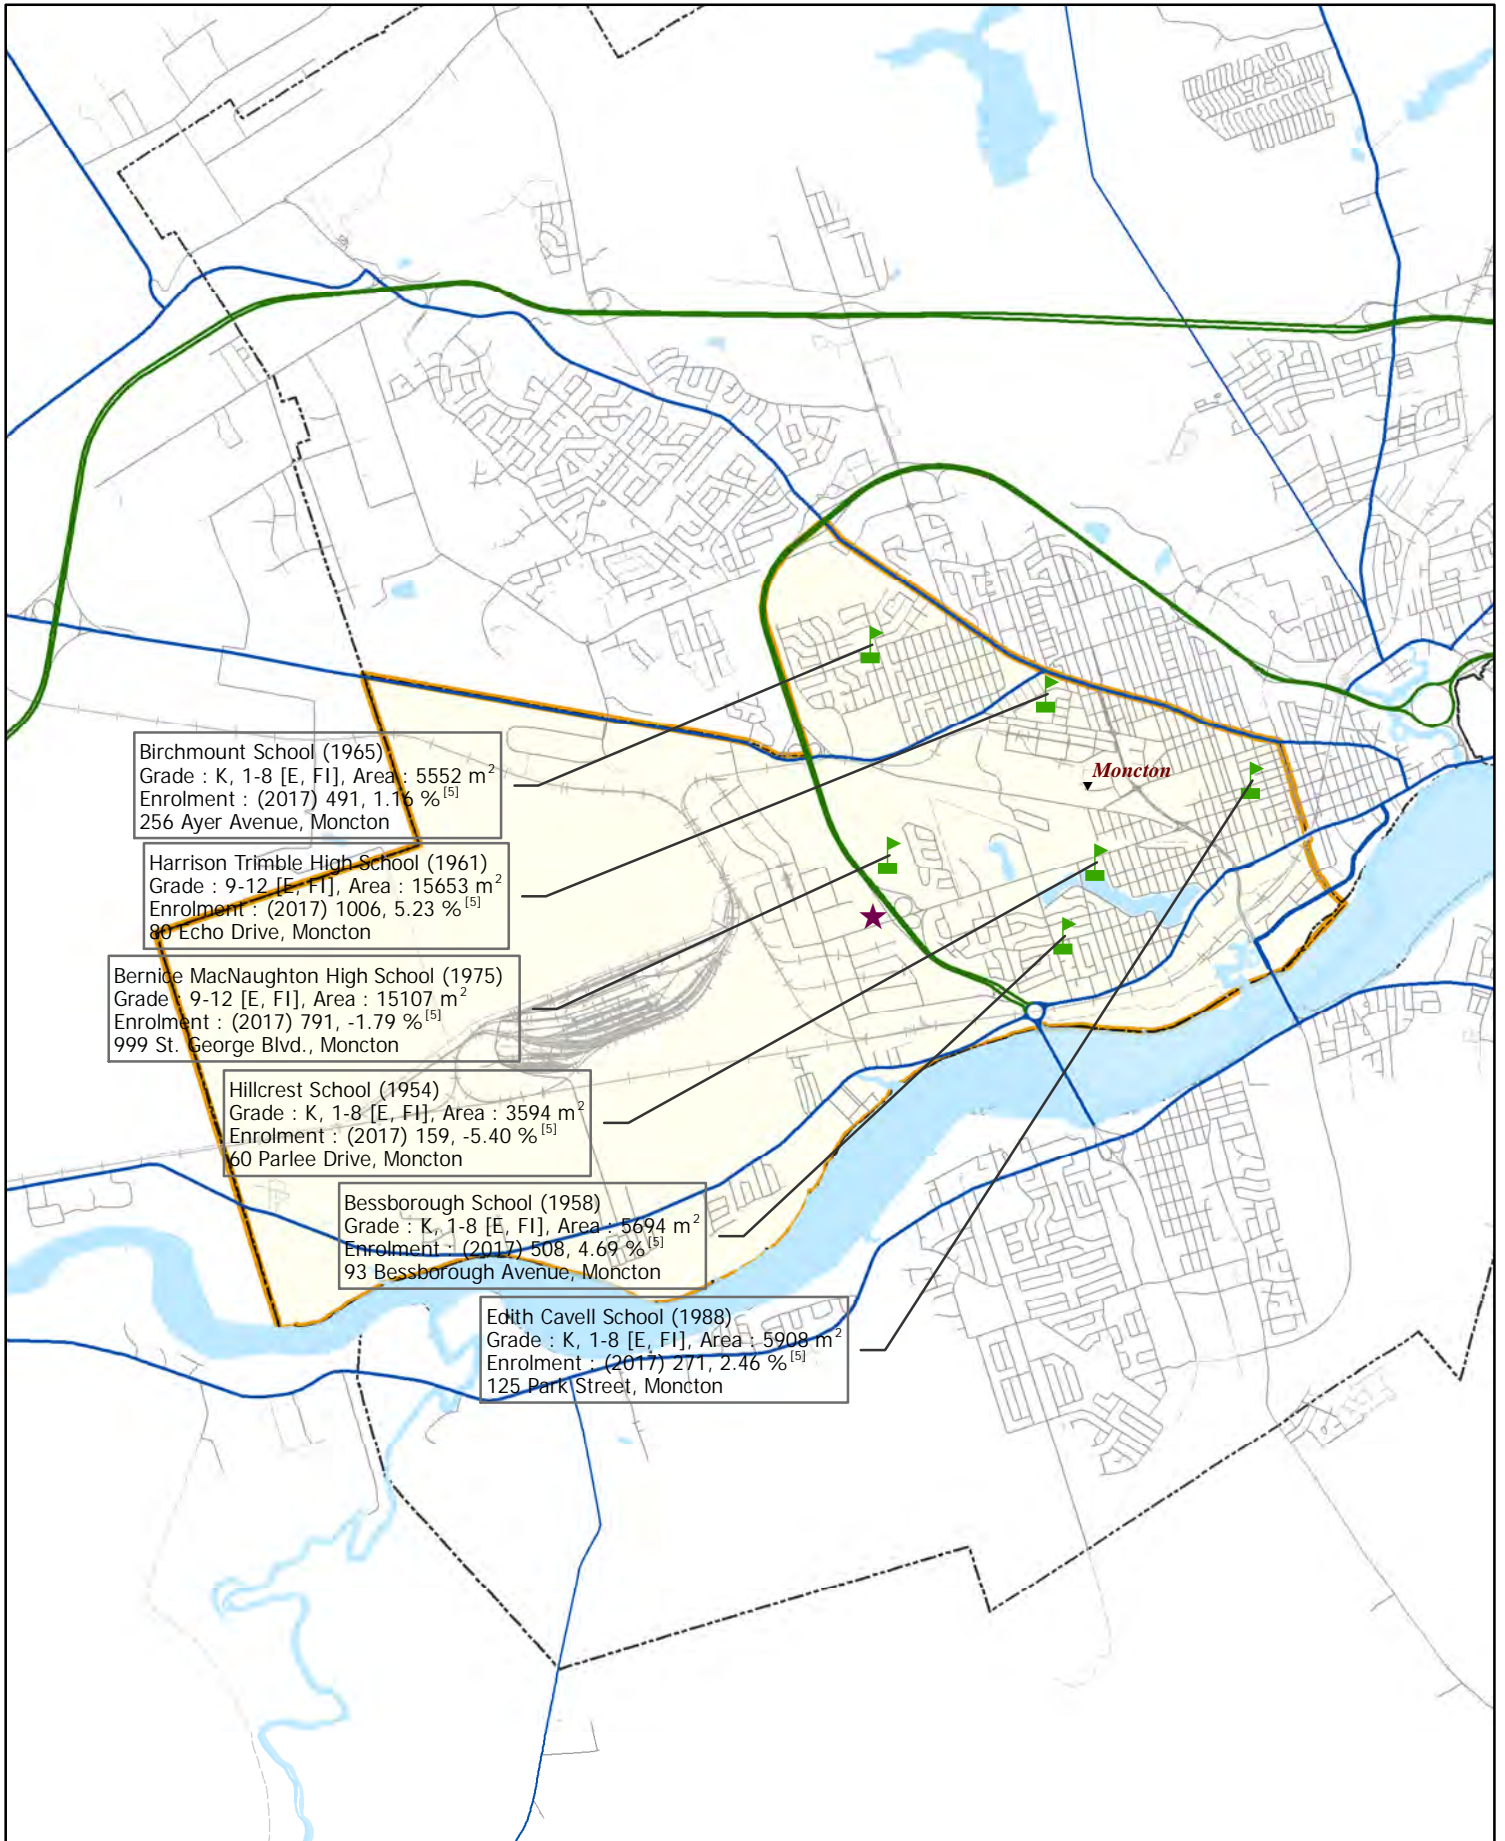

Anglophone East - Subdistrict 5

Legend

- School
- Subdistrict
- Office Site
- School District