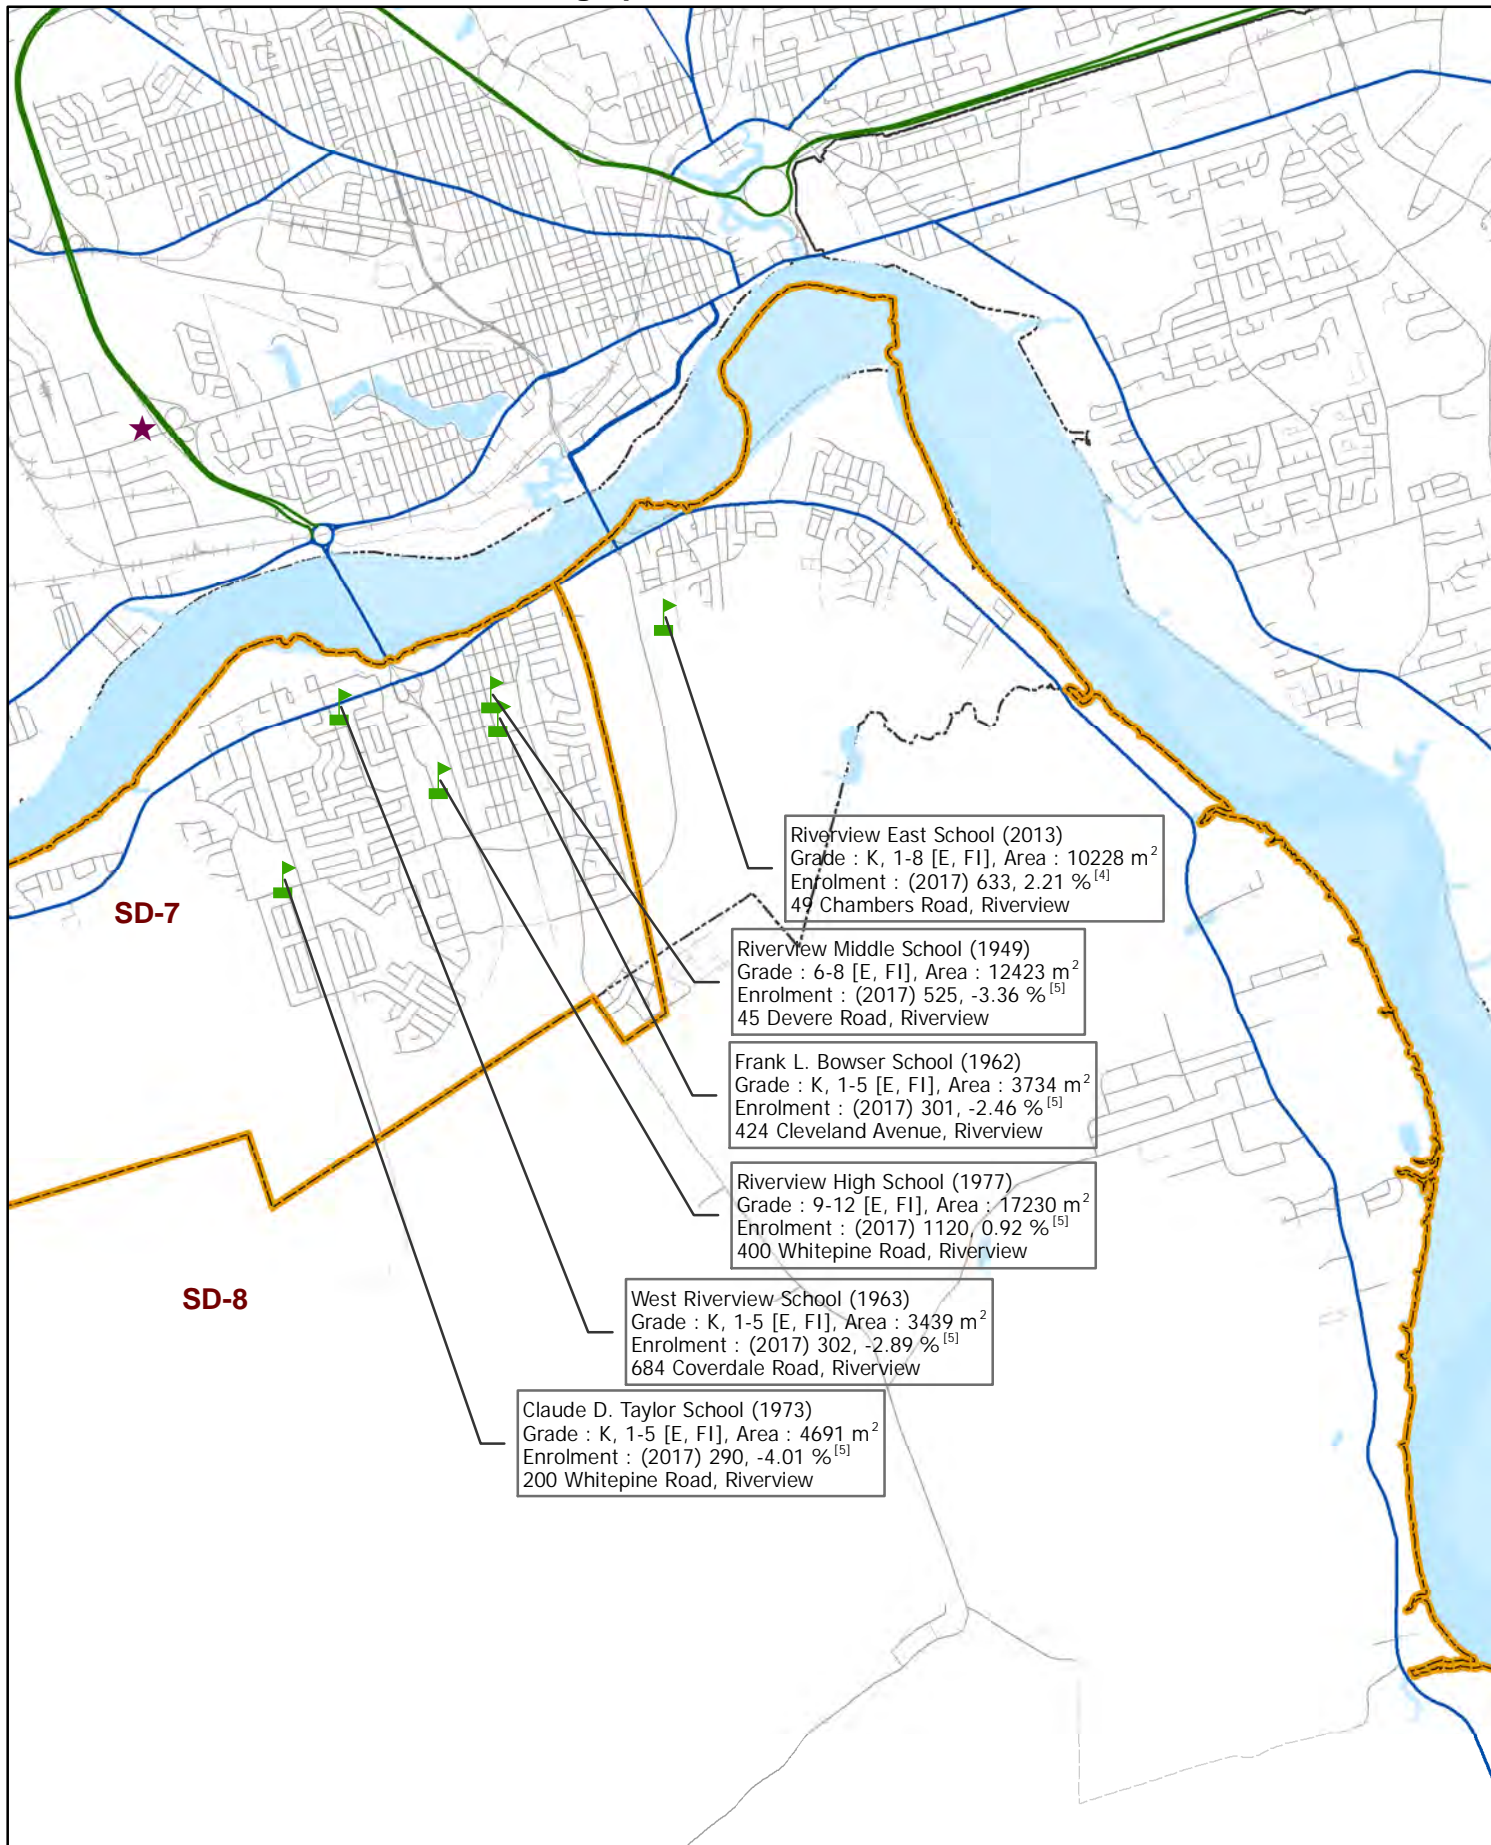

Anglophone East - Subdistrict 8

Legend

-  School
-  Office Site
-  Subdistrict
-  School District

Anglophone East - Riverview

Legend

-  School
-  Subdistrict
-  Office Site
-  School District

Anglophone East - Subdistrict 9