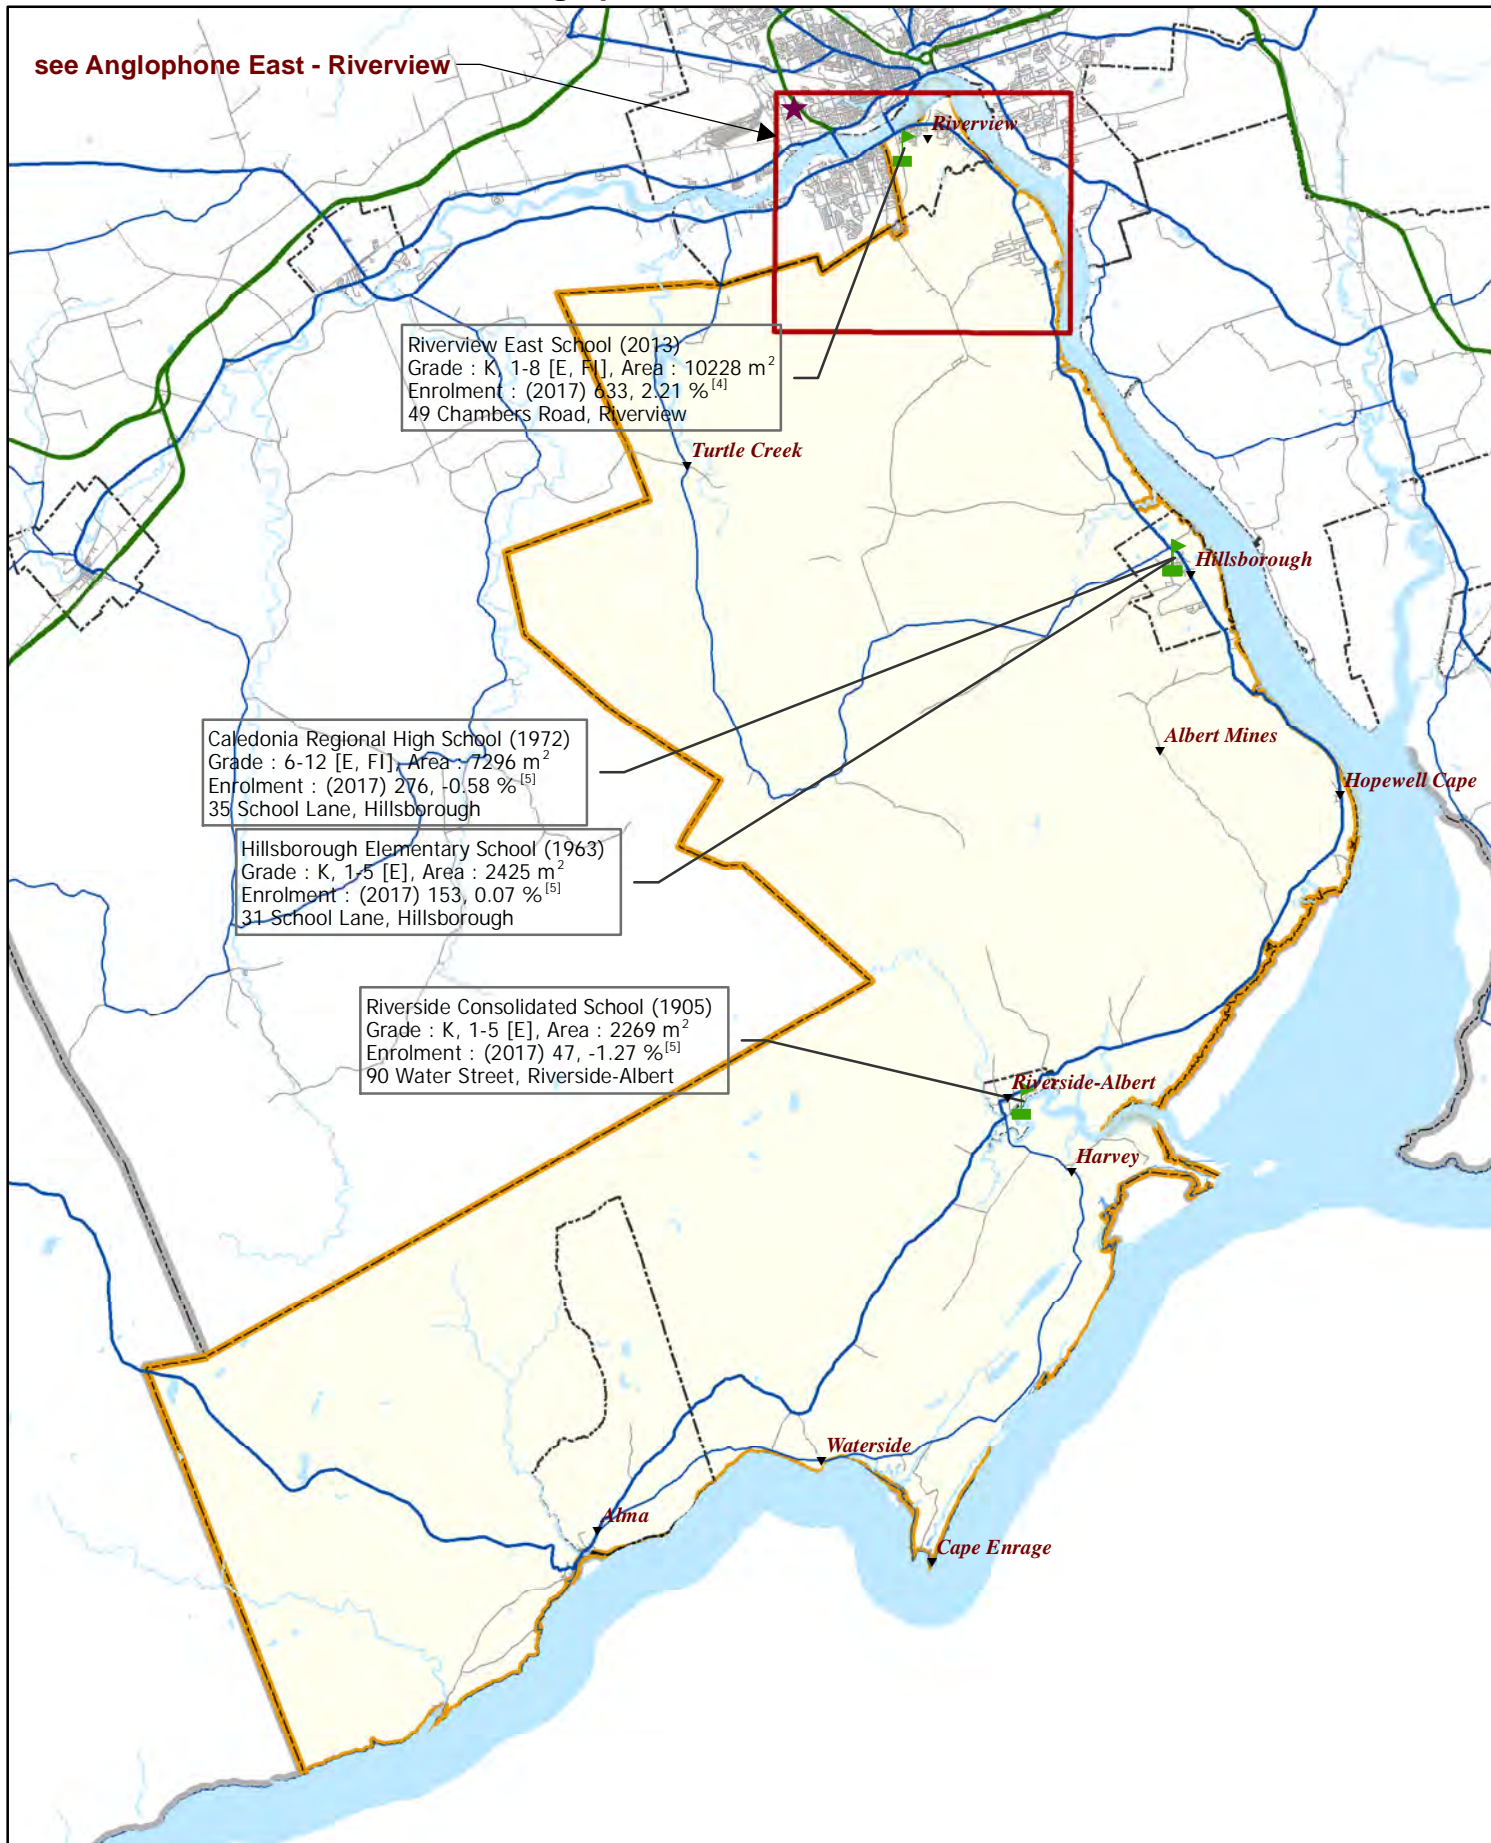

Anglophone East - Subdistrict 8

Legend

- School
- Office Site
- Subdistrict
- School District