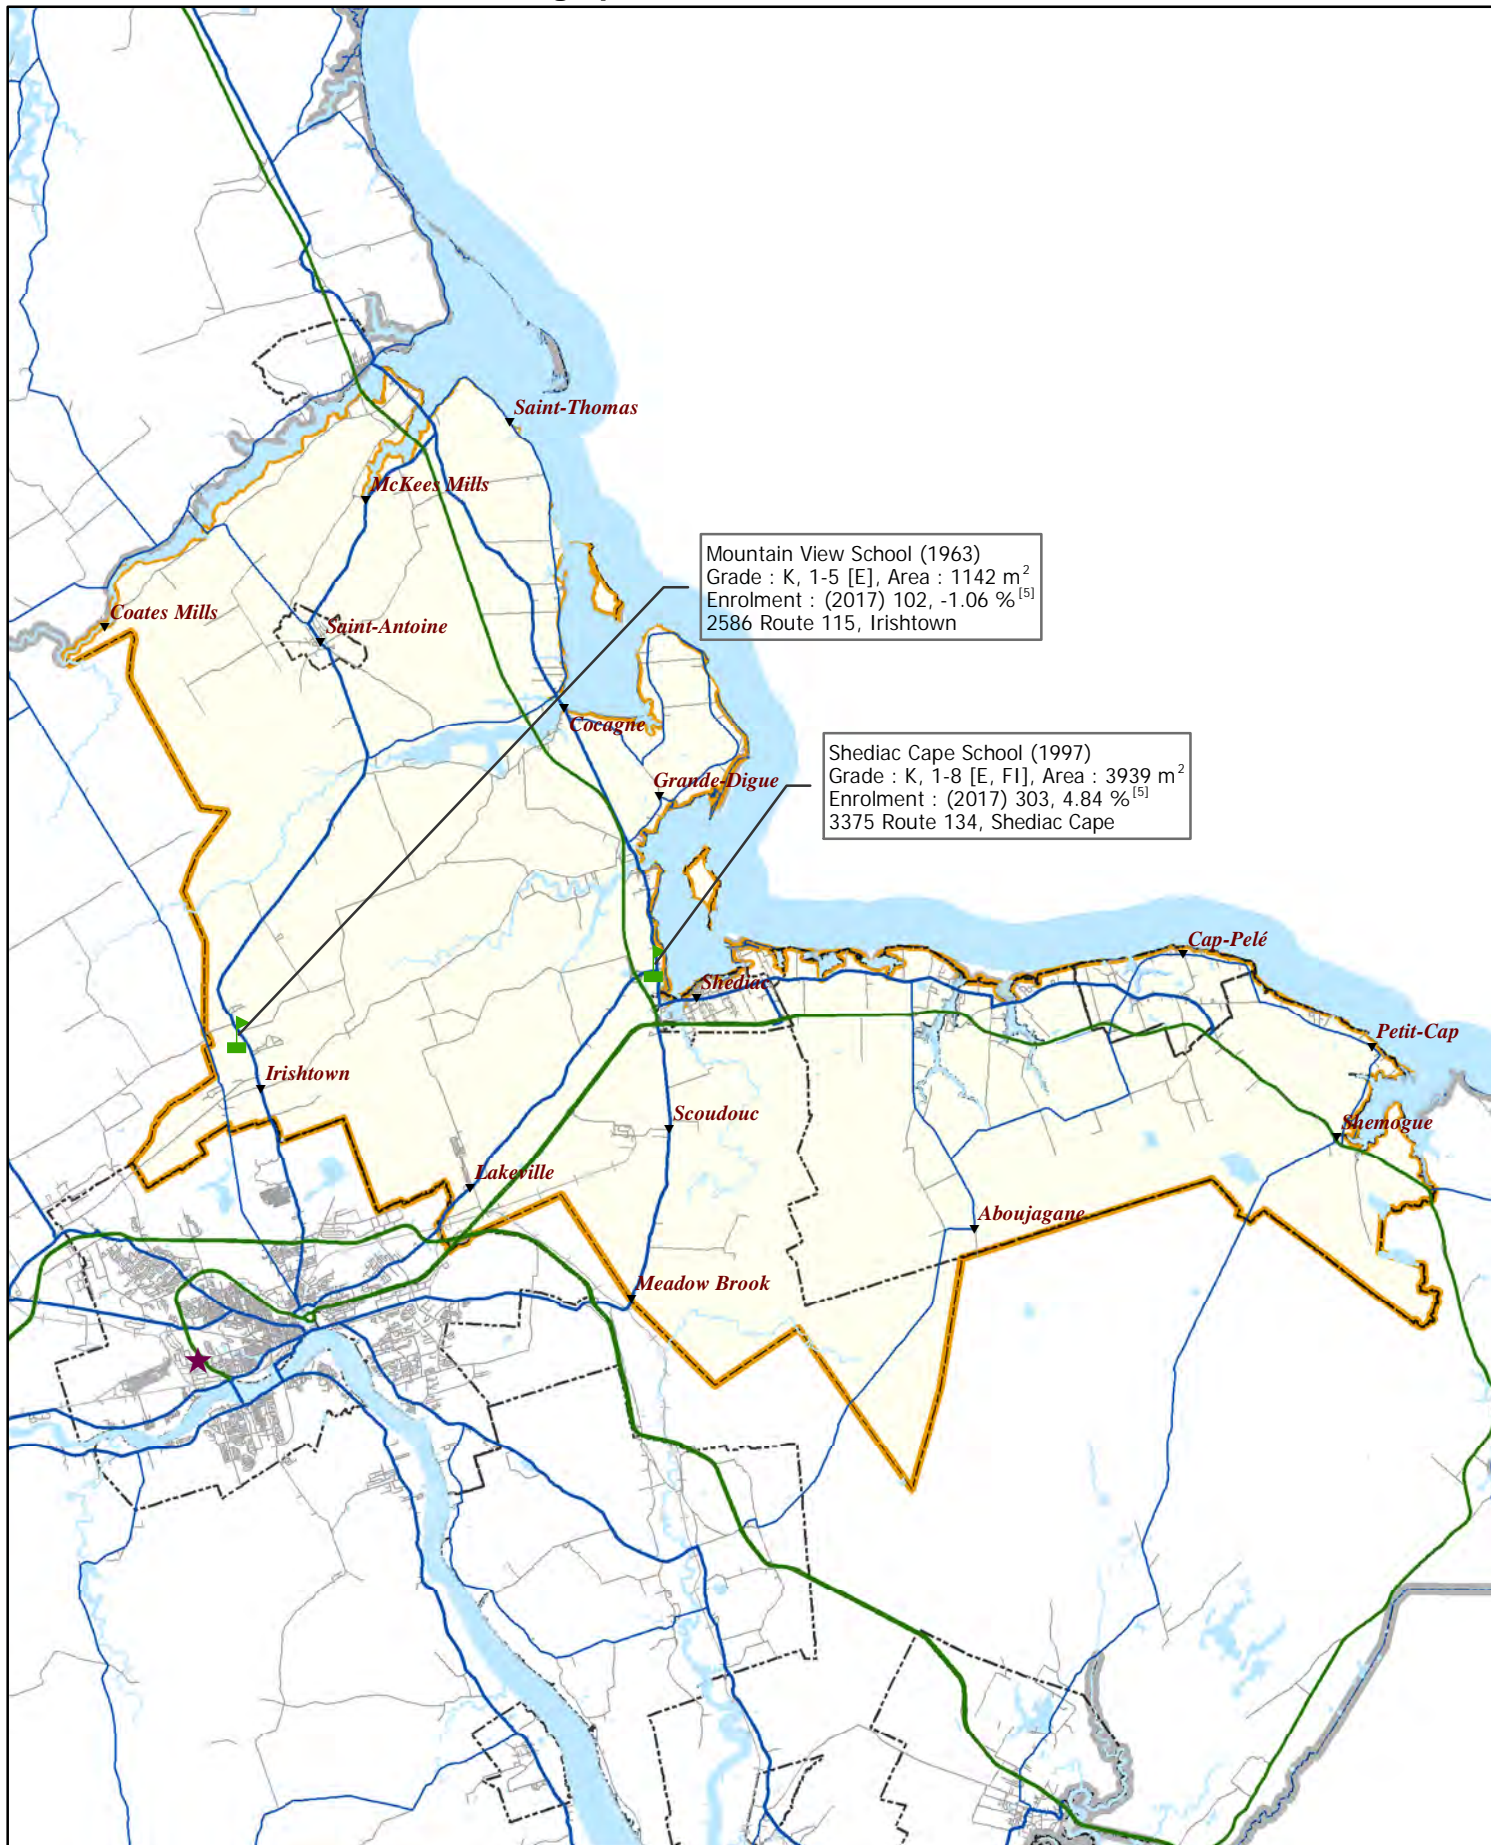

Anglophone East

Anglophone East
Enrolment : (2017) 15,661, 0.24 %^[5]
37 buildings, 246,413 m²
District land area: 6,838 km²

Legend

- ★ Office Site
- Subdistrict
- School
- ▭ School District

Anglophone East - Subdistrict 1

Legend

-  School
-  Subdistrict
-  Office Site
-  School District

Anglophone East - Subdistrict 2

Port Elgin Regional School (1996)
 Grade : K, 1-8 [E, FI], Area : 3590 m²
 Enrolment : (2017) 168, -1.63 %^[5]
 33 Moore Road, Port Elgin

Legend

-  School
-  Subdistrict
-  Office Site
-  School District

Anglophone East - Subdistrict 3

Lou MacNarin School (1995)
Grade : K, 1-5 [E, F1], Area : 6121 m²
Enrolment : (2017) 406, 3.34 %^[5]
555 Gauvin Road, Dieppe

Lakeburn

Dieppe

Chartersville

Saint-Anselme

Fox Creek

Legend

- School
- Subdistrict
- School District
- Office Site

Anglophone East - Subdistrict 4