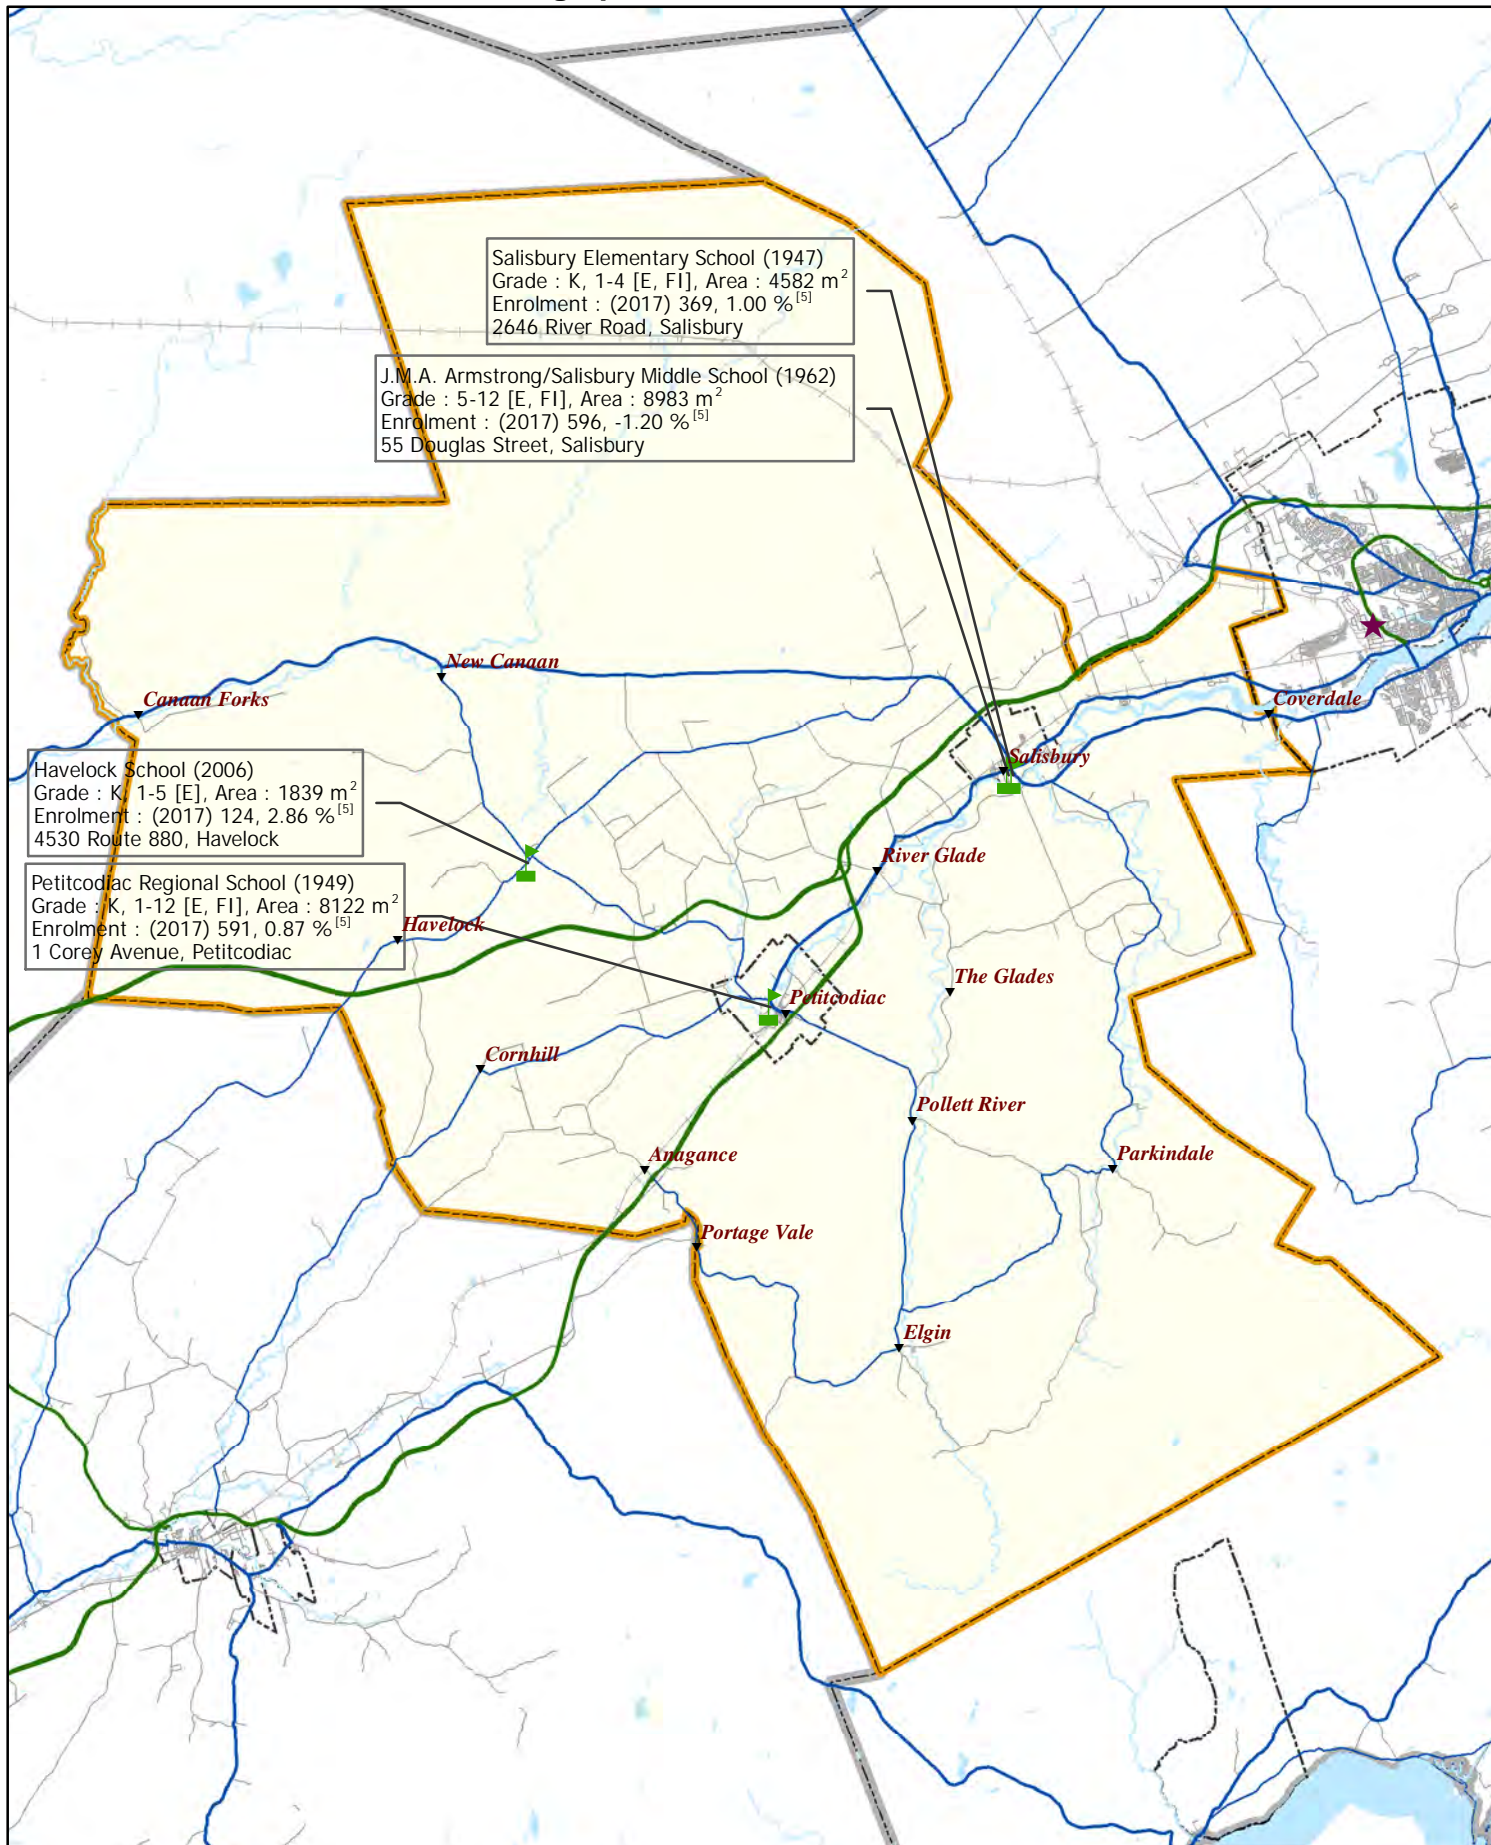

Anglophone East - Subdistrict 8

Legend

-  School
-  Office Site
-  Subdistrict
-  School District

Anglophone East - Riverview

Legend

-  School
-  Subdistrict
-  Office Site
-  School District

Anglophone East - Subdistrict 9