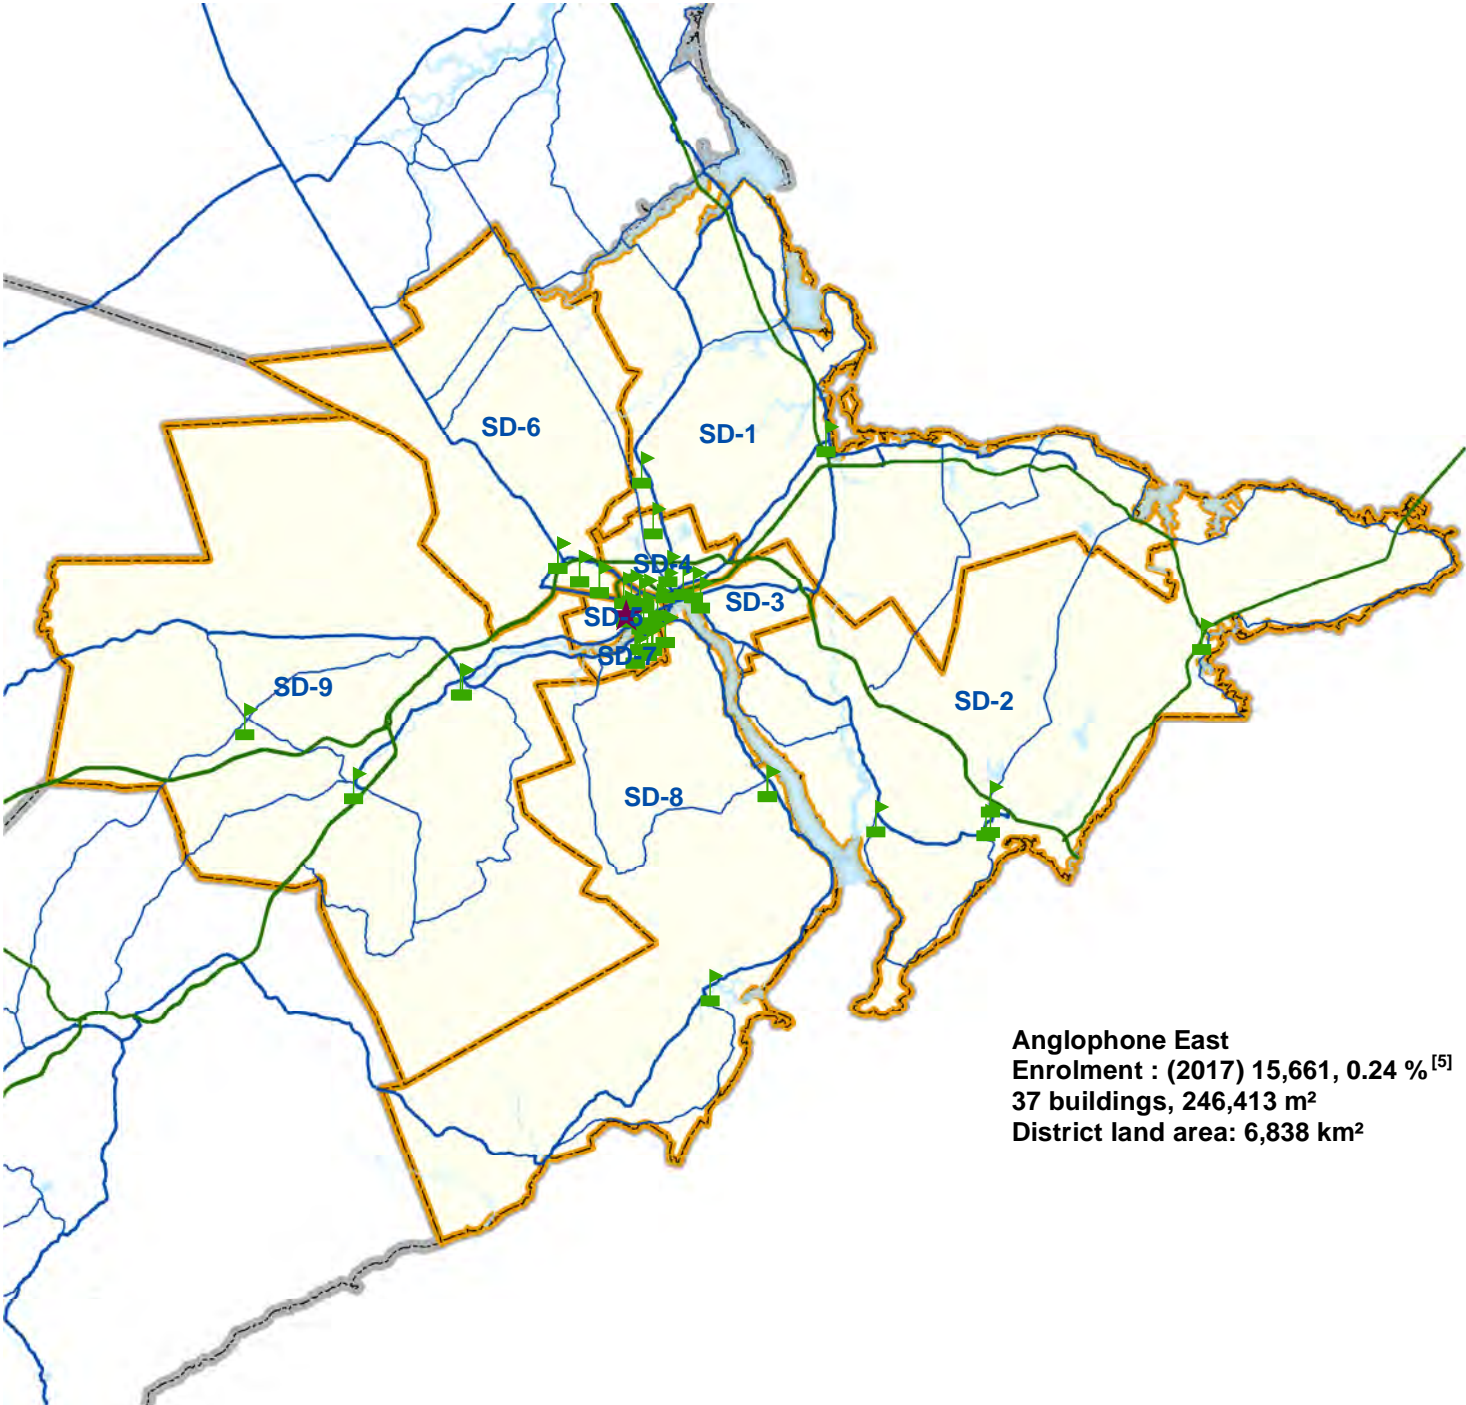

Anglophone East

Anglophone East
Enrolment : (2017) 15,661, 0.24 %^[5]
37 buildings, 246,413 m²
District land area: 6,838 km²

Legend

- ★ Office Site
- Subdistrict
- School
- ▭ School District

Anglophone East - Subdistrict 1

Legend

-  School
-  Subdistrict
-  Office Site
-  School District

Anglophone East - Subdistrict 2

Port Elgin Regional School (1996)
 Grade : K, 1-8 [E, FI], Area : 3590 m²
 Enrolment : (2017) 168, -1.63 %^[5]
 33 Moore Road, Port Elgin

Legend

-  School
-  Subdistrict
-  Office Site
-  School District

Anglophone East - Subdistrict 3

Lou MacNarin School (1995)
Grade : K, 1-5 [E, F1], Area : 6121 m²
Enrolment : (2017) 406, 3.34 %^[5]
555 Gauvin Road, Dieppe