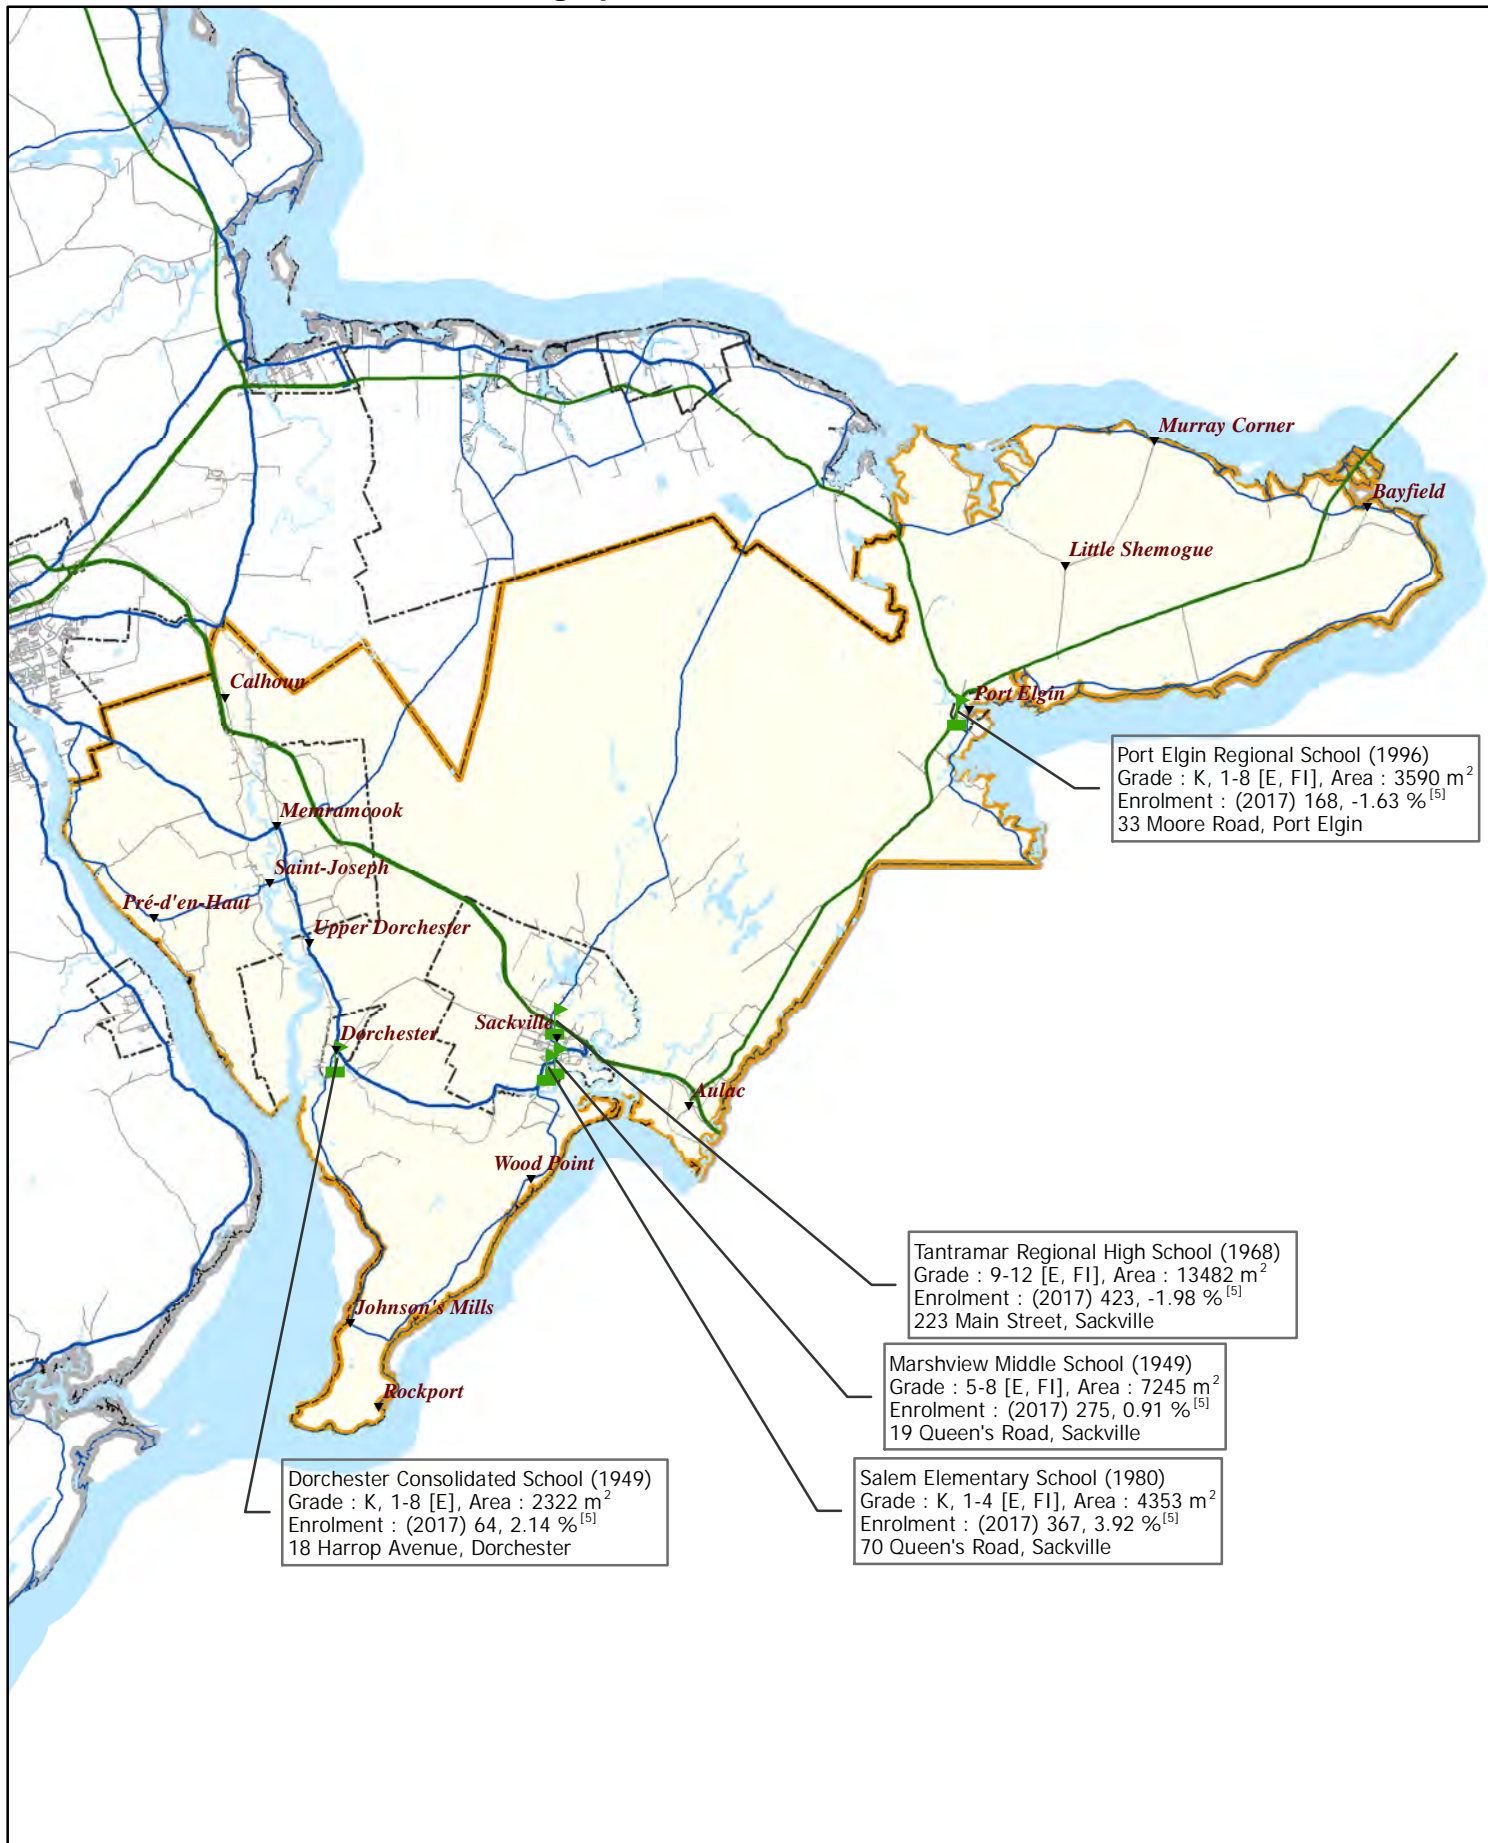

Anglophone East

Anglophone East
Enrolment : (2017) 15,661, 0.24 %^[5]
37 buildings, 246,413 m²
District land area: 6,838 km²

Legend

- ★ Office Site
- Subdistrict
- School
- ▭ School District

Anglophone East - Subdistrict 1

Legend

-  School
-  Subdistrict
-  Office Site
-  School District

Anglophone East - Subdistrict 2

Port Elgin Regional School (1996)
 Grade : K, 1-8 [E, FI], Area : 3590 m²
 Enrolment : (2017) 168, -1.63 %^[5]
 33 Moore Road, Port Elgin

Lakeburn

Dieppe

Chartersville

Saint-Anselme

Fox Creek

Legend

- School
- Subdistrict
- School District
- Office Site

Anglophone East - Subdistrict 4